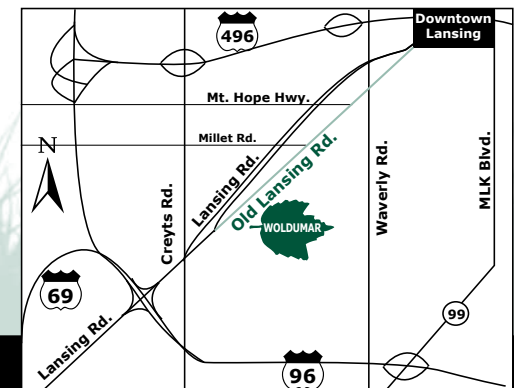

## Location

5739 Old Lansing Rd., Lansing, MI 48917

**From I-96:** Take the Lansing Road north exit. Go past the first stop light and veer to the right on Old Lansing Road. Woldumar is ¼ of a mile down on the right.

**From I-496:** Take the Creyts Road exit south. Proceed past the railroad tracks to the intersection of Lansing Road. Turn left on Lansing Road. Veer right on Old Lansing Road (also called Millett Hwy.). Woldumar is ¼ of a mile down on the right.