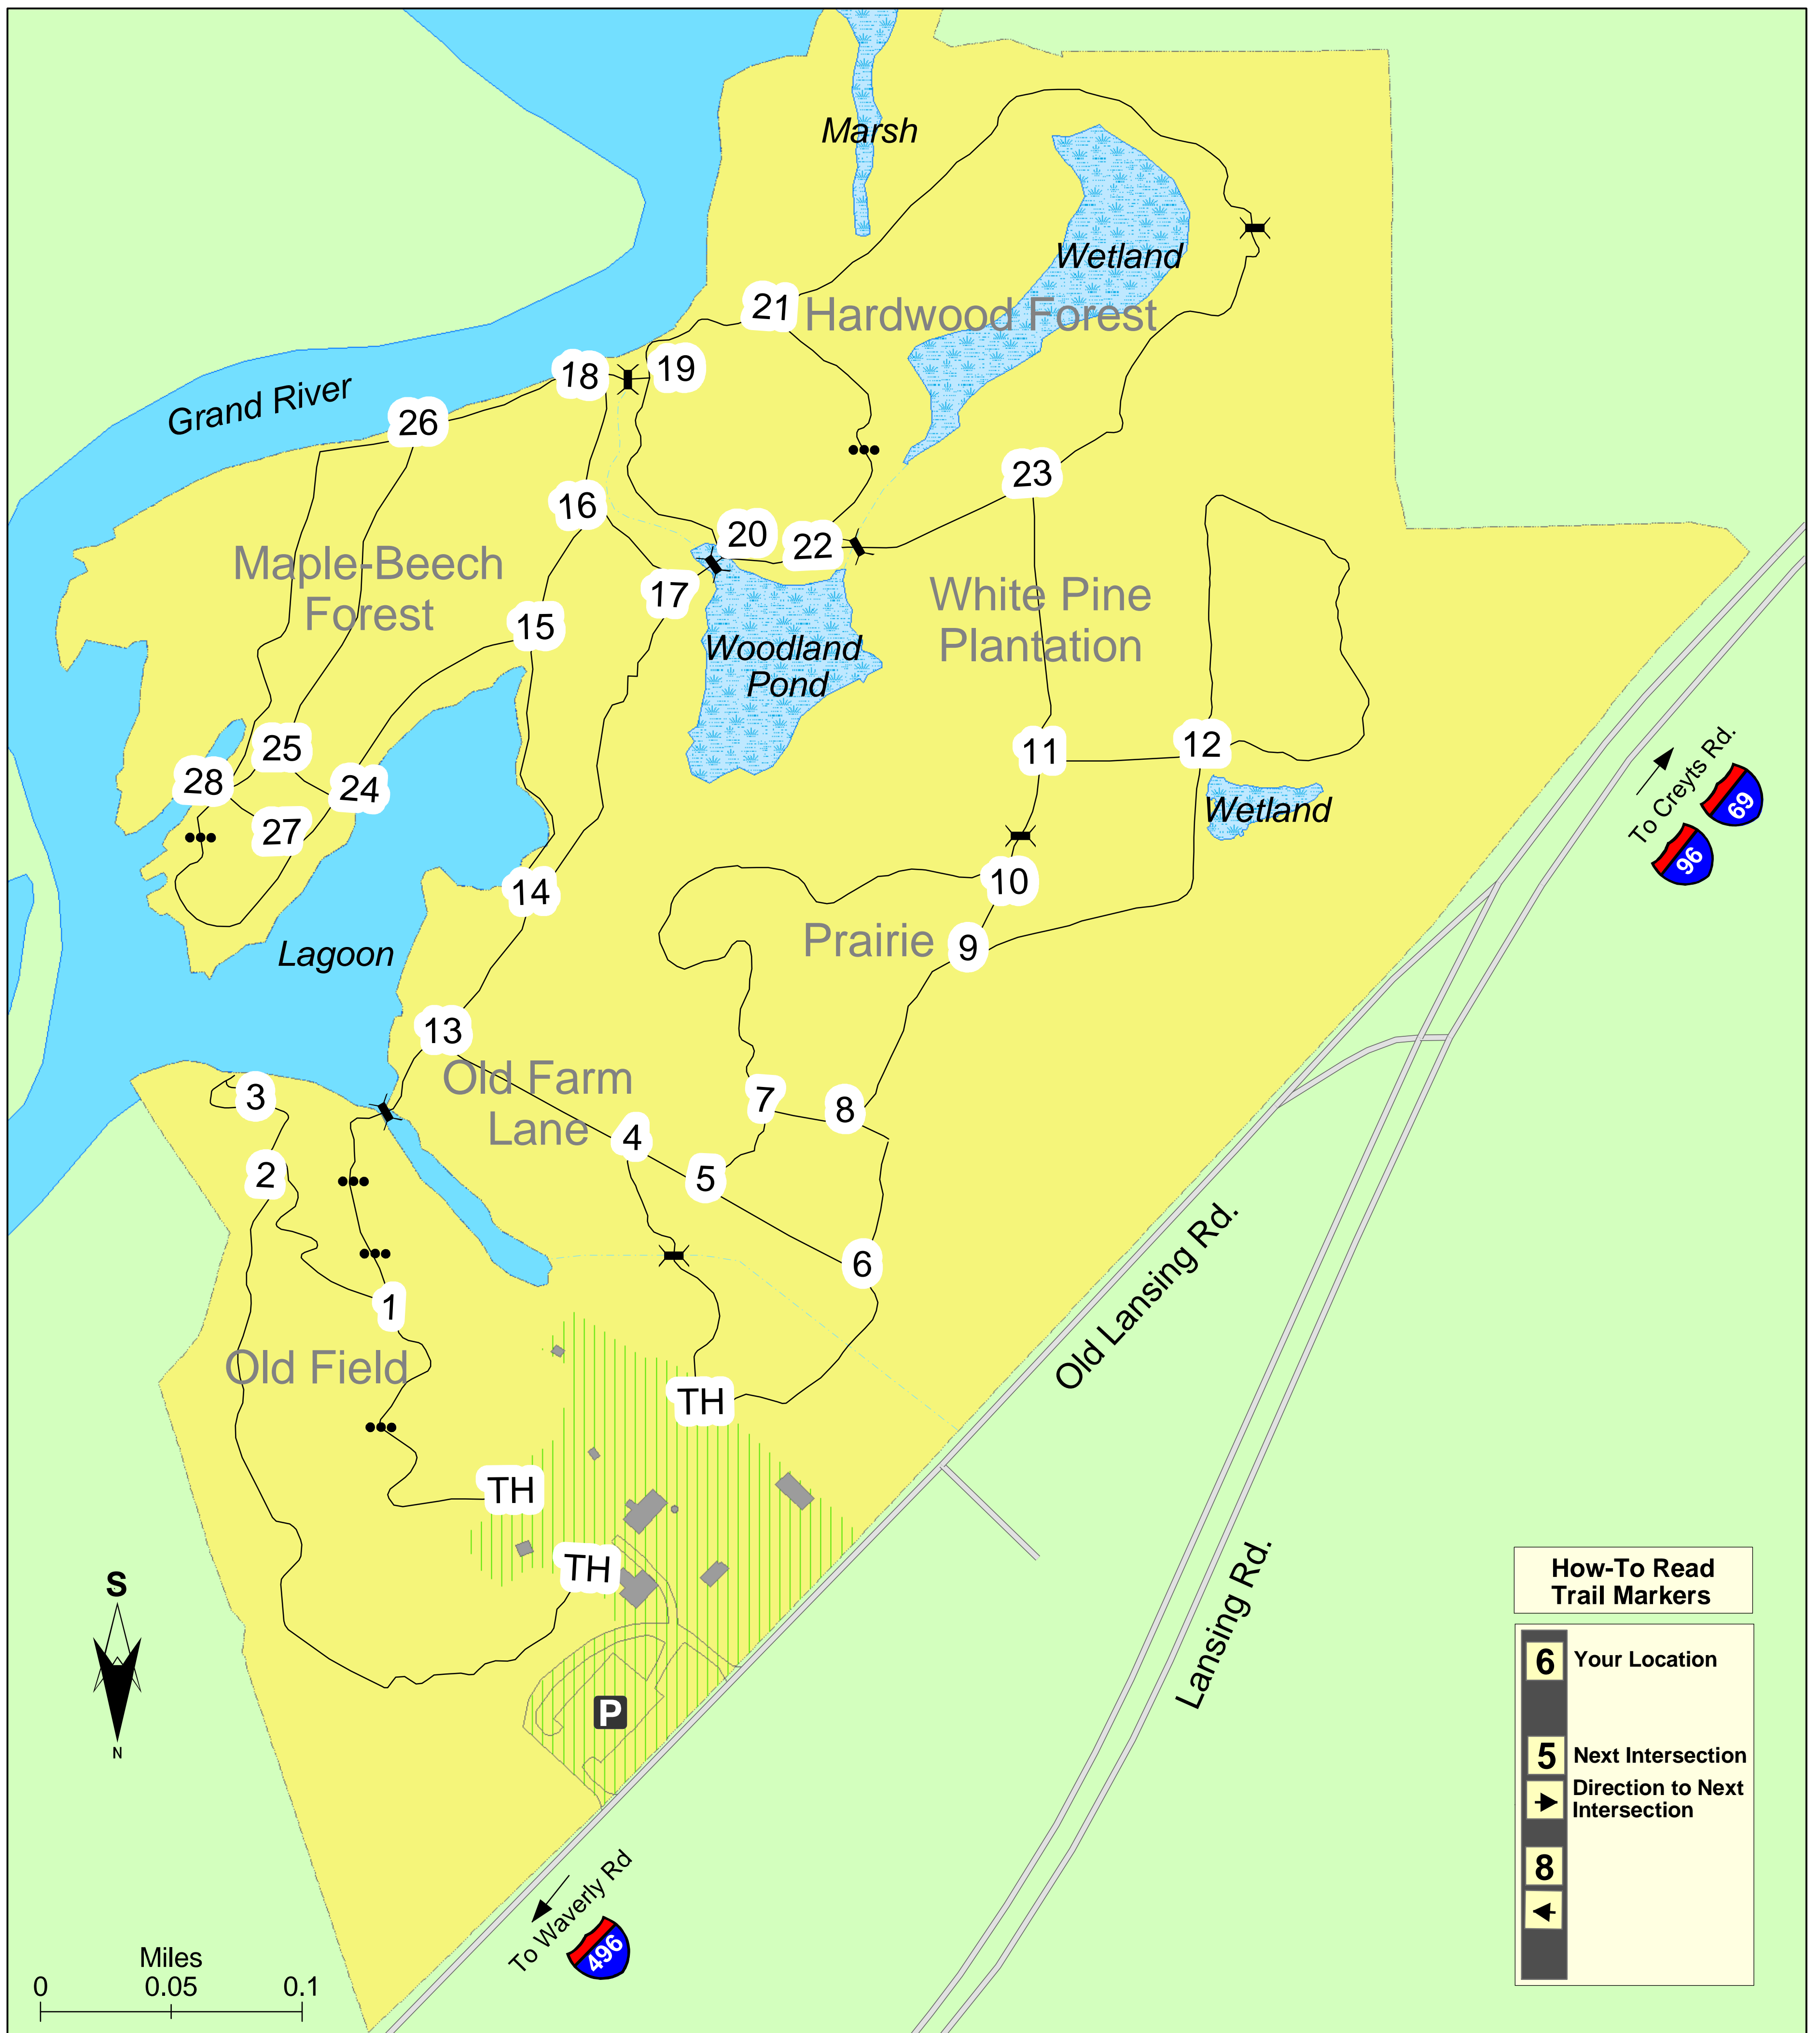

Trails and Interesting Features

Data Provided by:  Printing Services Provided by:
 Thank You.

 Nature Center	 Parking	 Wetland	 Stream	1-28 Trail Marker
 Facilities	 River	 Roads	 Trail	 Stairs
			 Trail Head	 Bridge